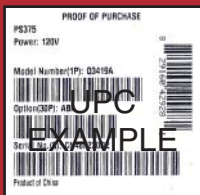

5. Mail everything to:

**Hot Deals,
Offer HD0506
P.O. Box 575
Brantford ON,
N3T 5N9**

First name: _____ Last name: _____

Address: _____

City: _____ Province: _____ Postal code: _____

Email (for notification purposes): _____ Phone: _____

Would you like to receive information from HP, such as special offers, products, events, service or support information?

Email: ☐ Yes ☐ No
Postal mail: ☐ Yes ☐ No
Phone: ☐ Yes ☐ No

Please recycle your hardware.
Visit www.hp.ca/recycle for more information.